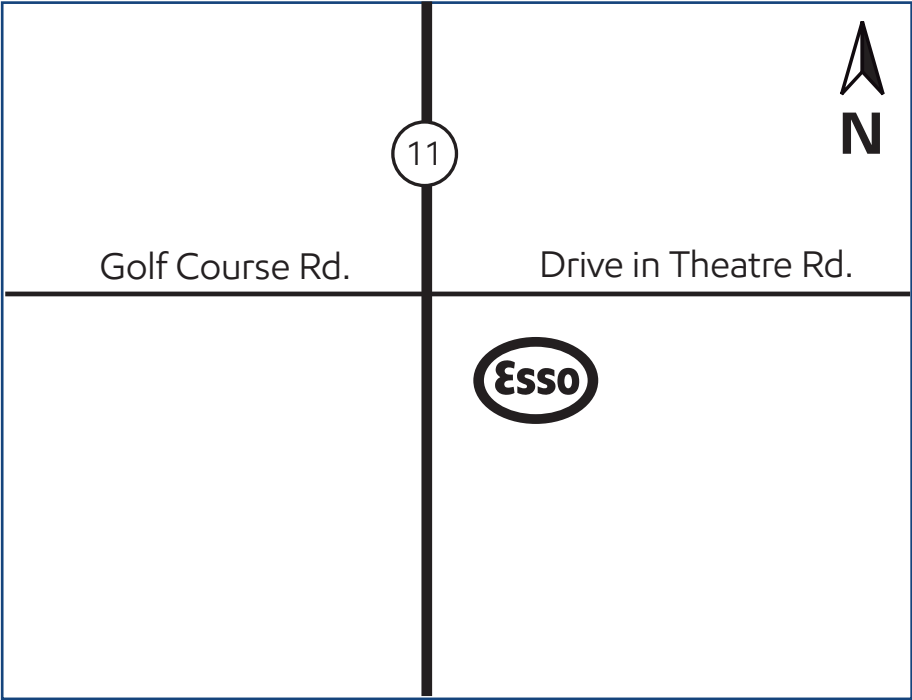

New Liskeard, Ontario (site 524627)

997491 Highway 11 North

Directions

Located on the east side of Highway 11 North. North of Highway 65.

Phone: 705-647-5518
Fax: 705-647-5519

Situé à l'est de la route 11 Nord, et au nord de la route 65.