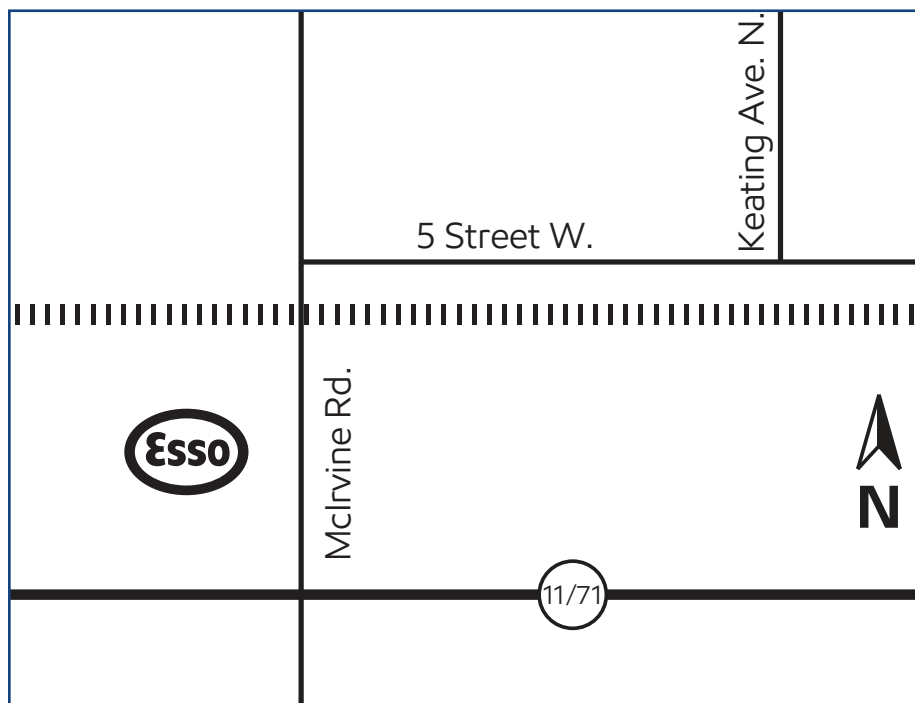

Fort Frances, Ontario (site 519411)

505 McIrvine Road

Directions

Located in the same yard as Peterbilt Truck Dealership. Lubricants and on-site services available during office hours 8:00 a.m. to 5:00 p.m. Monday to Friday.