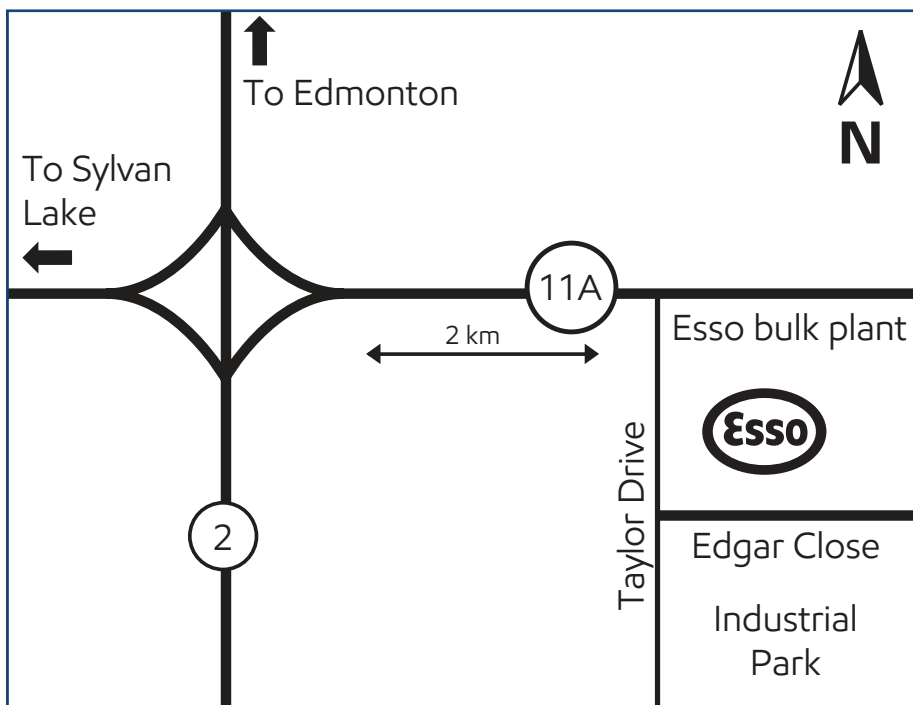

Red Deer, Alberta (site 519349)

8132 Edgar Industrial Close

Directions

Located off Highway 2 north of Red Deer. First overpass coming from the north or third overpass coming from the south, to Highway 11A. Located 2 km east on Highway 11A behind Imperial Bulk Terminal.

Phone: 403-346-2589

Fax: 403-342-0411

Quitter la route 2, au nord de Red Deer; au premier viaduc, en provenance du nord ou au 3^e viaduc, en provenance du sud, en direction de la route 11A. Situé à 2 km au sud-est de la route 11A, derrière le dépôt de vrac.