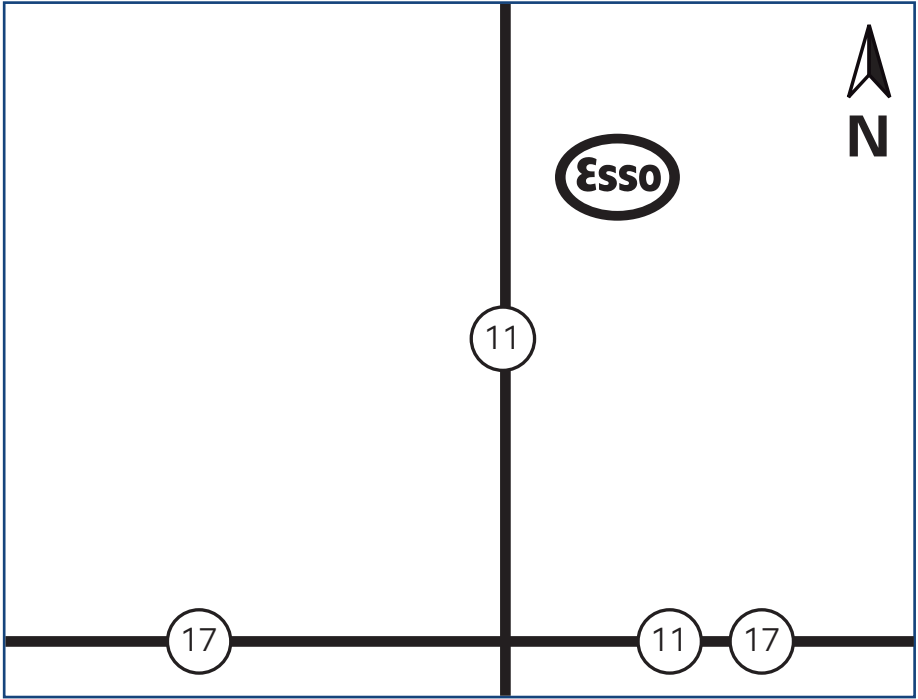

North Bay, Ontario (site 524560)

3090 Highway 11 North

Directions

Located north of Highway 17 on the east side of Highway 11.

Phone: 705-495-0790

Fax: 705-495-6808

Situé au nord de la route 17, du côté est de la route 11.