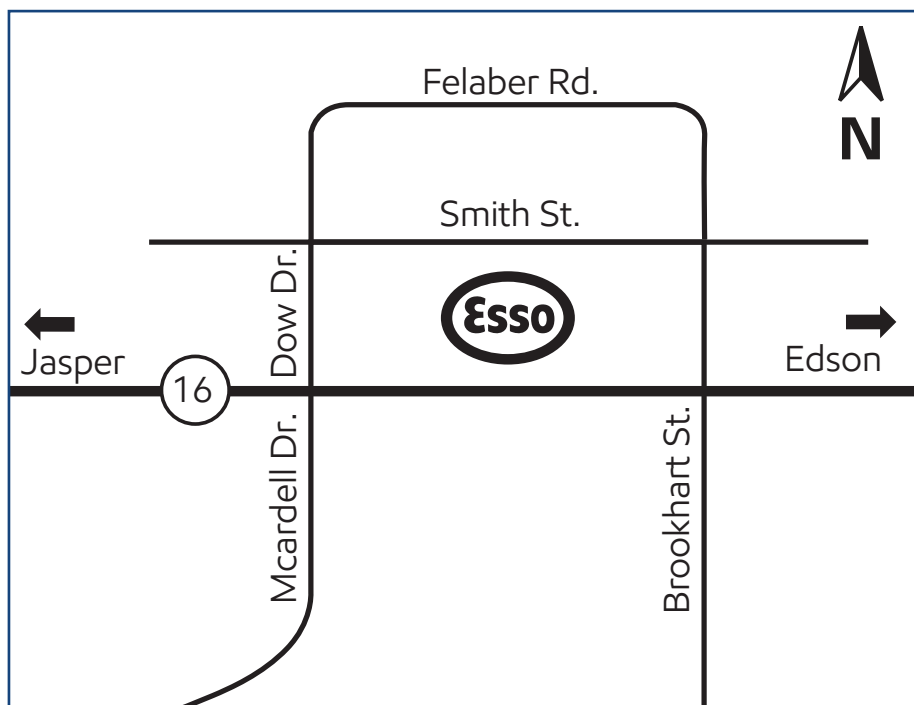

# Hinton, Alberta (site 519345)

438 Smith Street

## Directions

Located across from the Located at the Hinton- Jasper Esso Travel Centre. Look for the Esso sign, just north of Highway 16 access off Brookhart Street or Mcardell Drive. Next to the Holiday Inn Express.

Phone: 780-817-3776

Fax: 780-865-1130

Situé au Esso Travel Centre de Hinton-Jasper. Surveillez l'affiche Esso, tout juste au nord de l'embranchement indiquant Brookhart Street ou Mcardell Drive sur l'autoroute 16. À côté du Holiday Inn Express.

## Nearby

à proximité