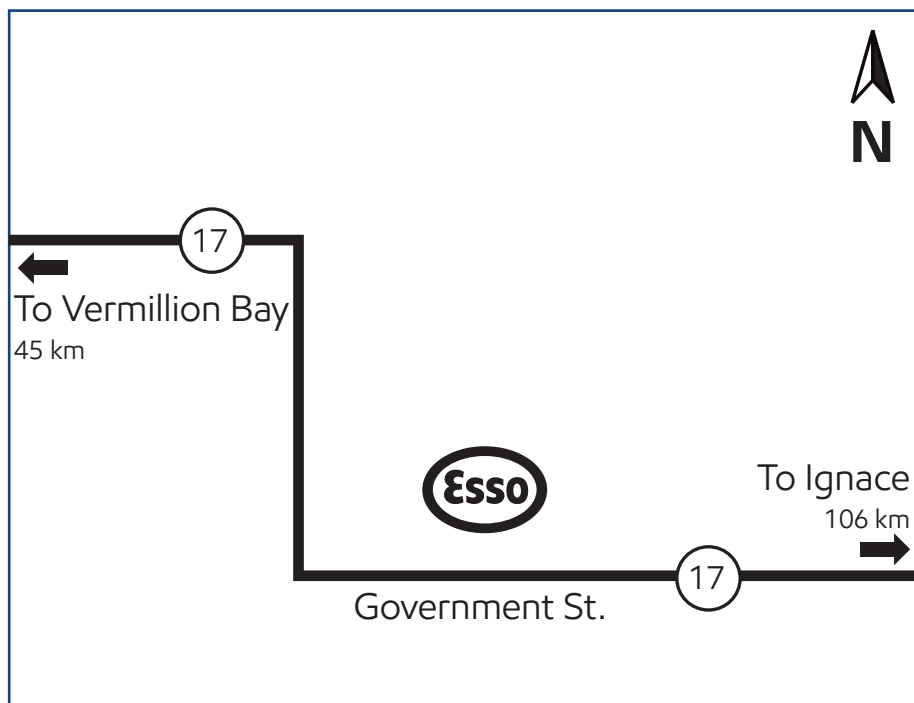

# Gormley, Ontario (site 524624)

2210 Stouffville Road

## Directions

Located at the corner of Stouffville Road and Woodbine Avenue. East of Highway 404.

Phone: 905-887-0040

Fax: 905-887-0040

Situé au coin de Stouffville Rd. et de l'avenue Woodbine, à l'est de l'autoroute 404.