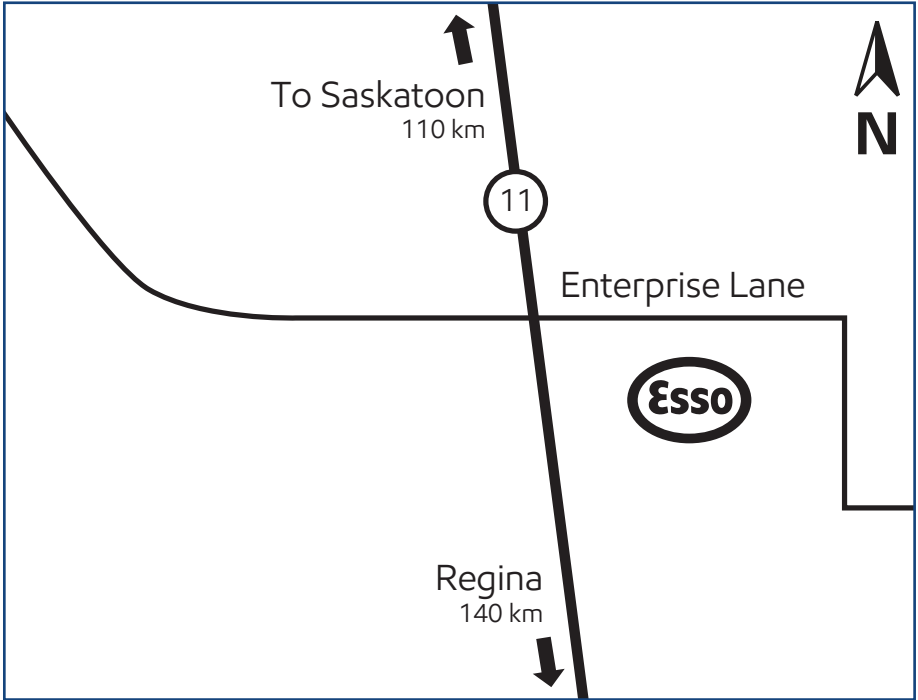

Davidson, Saskatchewan (site 522574)

Highway 11 and Enterprise Lane

Directions

Davidson cardlock is located off the northbound lane of Highway 11 where an intersection here allows southbound traffic to cross median for access and egress. Davidson Esso site is located to the south of Davidson.

Phone: 306-567-3776
Fax: 306-567-6000

Le site cardlock est situé à l'intersection de la Route 11 (direction nord) et d'Enterprise Lane, au sud de la ville de Davidson.

Téléphone : 306 567-3776
Fax : 306 567-6000