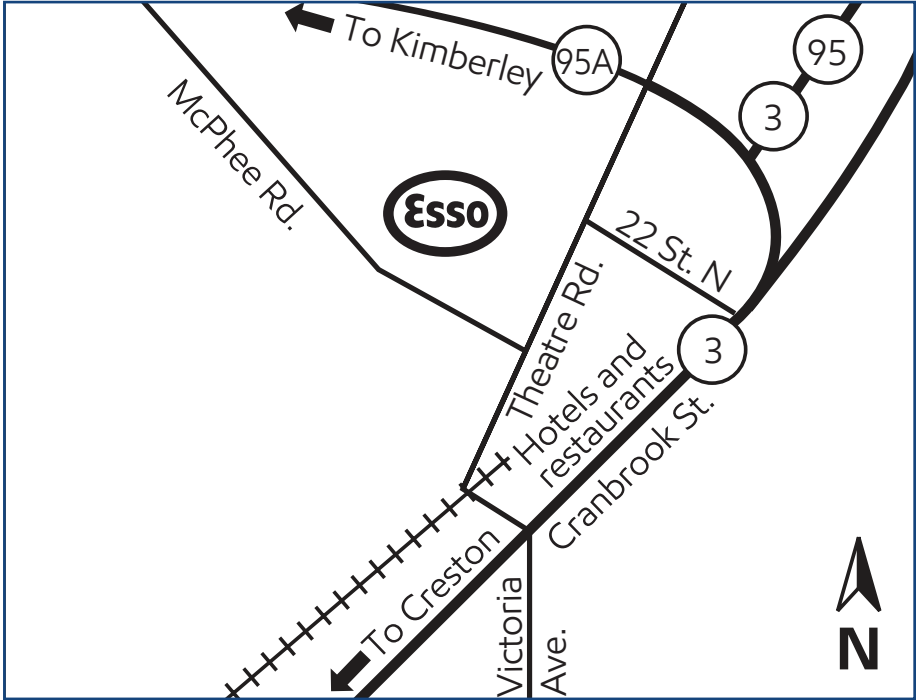

Cranbrook, B.C./C.-B (site 519356)

2001 Theatre Road

Directions

Located off Cranbrook Street (Highway 3 South), exit Victoria Avenue West at McDonalds onto Theatre Road. Located in front of Imperial Bulk Agency.

Phone: 250-426-4421

Situé à l'ouest de Cranbrook Street (route 3 sud). Sortir à Victoria Avenue West au McDonald, en direction de Theatre Road. Situé devant l'agence de vrac.

Téléphone : 250 426-4421

Products available on Key to the Highway™ card