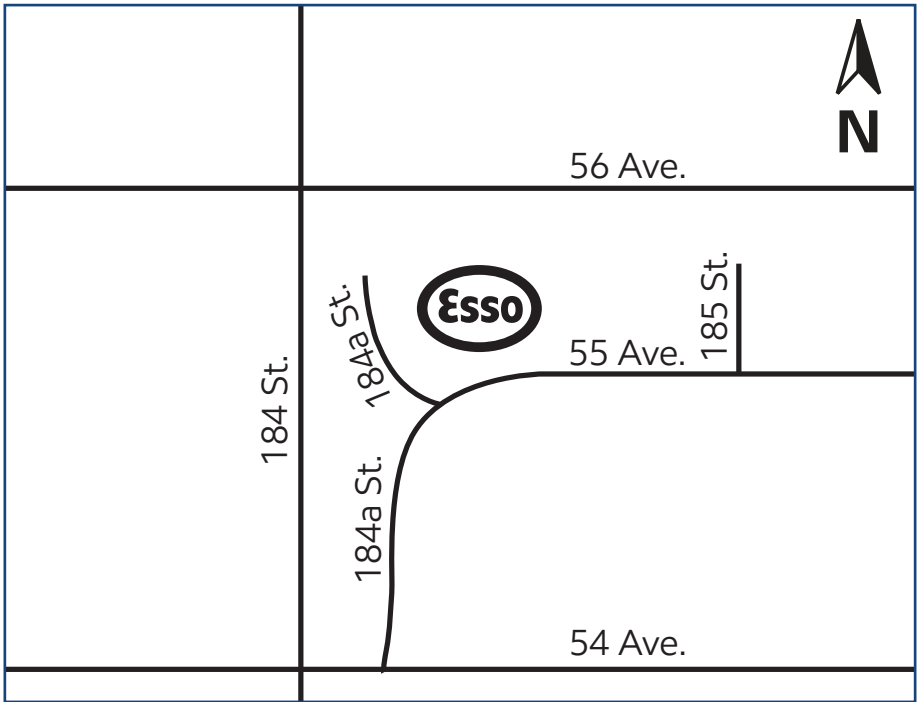

# Cloverdale, B.C./C.-B (site 519386)

17979 - 55 Avenue

## Directions

Hours: 24 hour Cardlock  
Office: 7:30 a.m. - 4:30 p.m.  
Monday to Friday.

Located on 55 Avenue

Phone: 604-574-7404  
Fax: 604-574-2086

Horaire: 24h station  
Bureau: 7:30 a.m. - 4:30 p.m.  
de Lundi à Vendredi.

Station située sur la 55<sup>e</sup> avenue.

Téléphone : 604 574-7404  
Fax : 604 574-2086