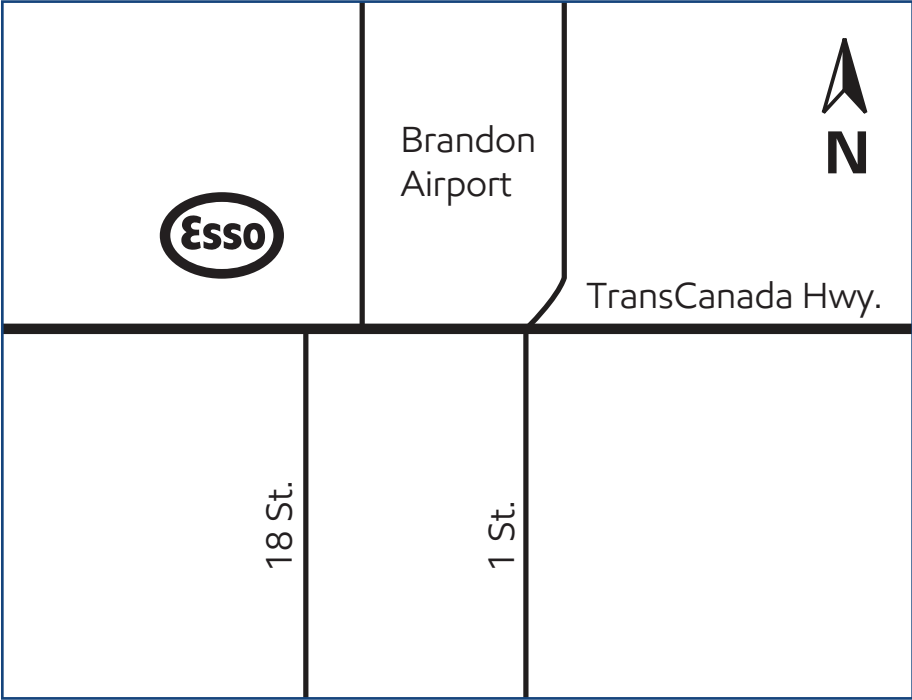

Brandon, Manitoba (site 519389)

1815 Middletown Avenue

Directions

Located on north side of TransCanada Highway 1 at junction of TransCanada Highway 1 and provincial Highway 10 (south).

Phone: 204-725-0246

Fax: 204-727-8397

Du côté nord l'autoroute Transcanadienne, à l'intersection de la Transcanadienne et de l'autoroute Provinciale 10 (sud).

Téléphone : 204 725-0246

Fax : 204 727-8397

Products available on Key to the Highway™ card